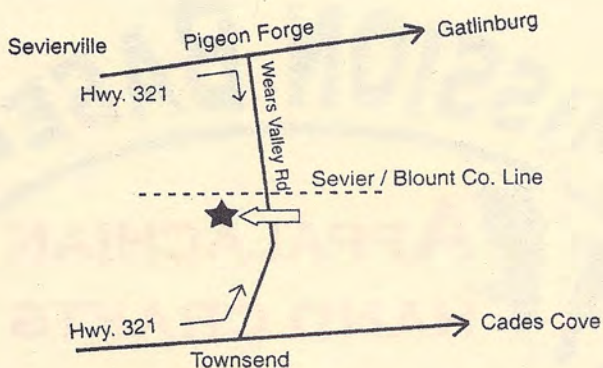

Monies from the sale of these crafts help to supplement the crafters income.

CAM is a Cooperative Ministry of:

The Christian Reformed Church

The Cumberland Presbyterian Church

The Cumberland Presbyterian Church in America

The Presbyterian Church (USA)

The Reformed Church in America

1329 Wears Valley Road
 10 miles South of Pigeon Forge
 on US Route 321
 Townsend, Tennessee 37882-3417

Monday - Friday 10 am to 5 p.m.
 Saturday 12- 4 p.m.
 865-448-5940
 CAM4JB@aol.com